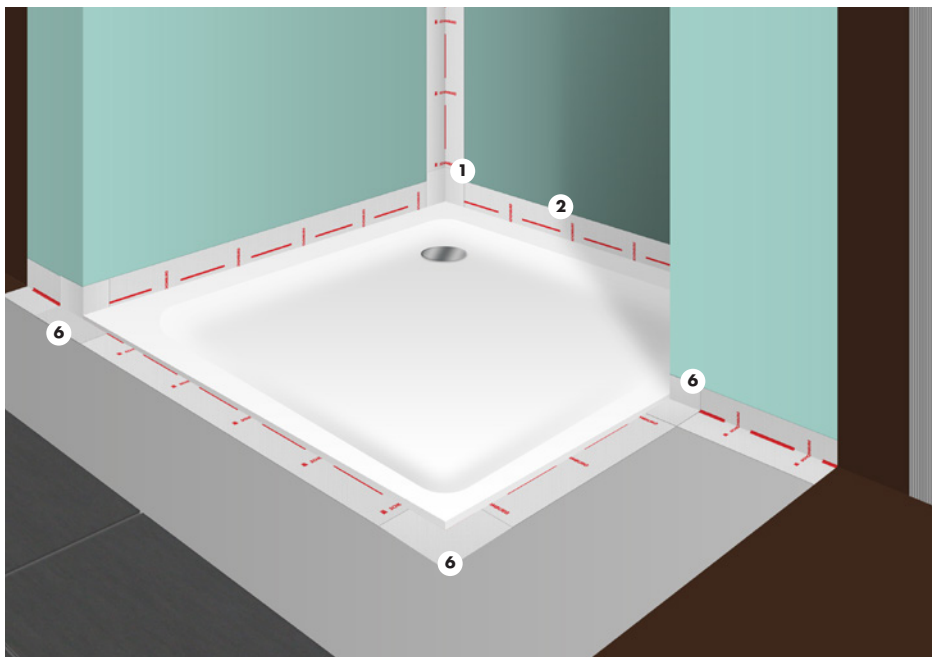

Connection detail for waterproofing on bathtub or shower tray

- 1 ASO®-Connection-Seal-Corner-I
- 2 ASO®-Connection-Joint-Tape
- 3 ASO®-Corner-Gasket-I
- 4 ASO®-Corner-Gasket-A
- 5 ASO®-Joint-Tape-120

- 6 ASO®-Connection-Seal-Corner-Multi